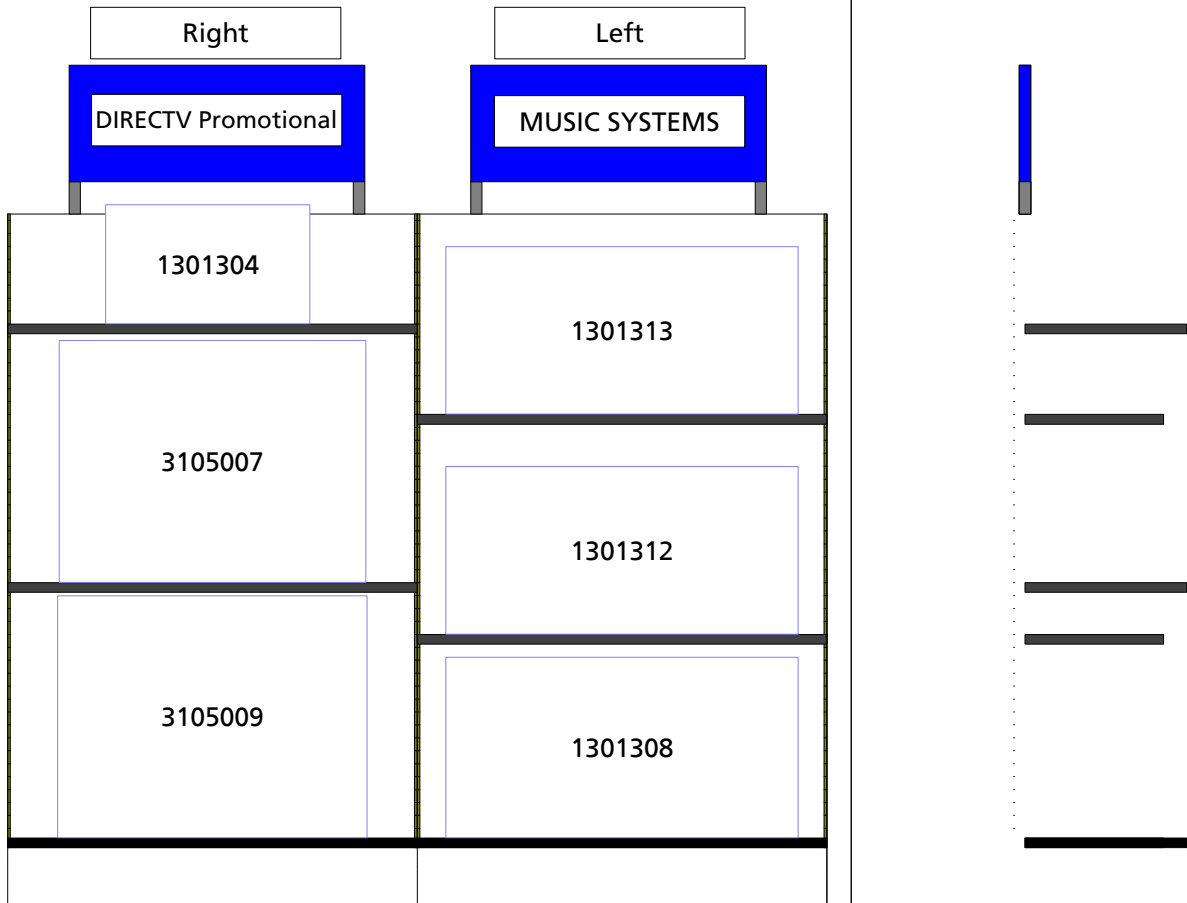

# RadioShack Store Display

Merchandise Planogram - 2 Dimensional View With Pictures

RCA Floor Fixture A1

Revised: 10/08/2001

FaxBack #59268

Phone: (817) 415-0583

RadioShack Store Display

Merchandise Planogram - 2 Dimensional Front and Side View

RCA Floor Fixture A1

Revised: 10/08/2001

FaxBack #59268

Phone: (817) 415-0583

RadioShack Store Display

Merchandise Planogram - 2 Dimensional Front and Side View

Merchandise Planogram - 2 Dimensional Front and Side View

## RadioShack Store Display

Merchandise Planogram - 2 Dimensional Front and Side View