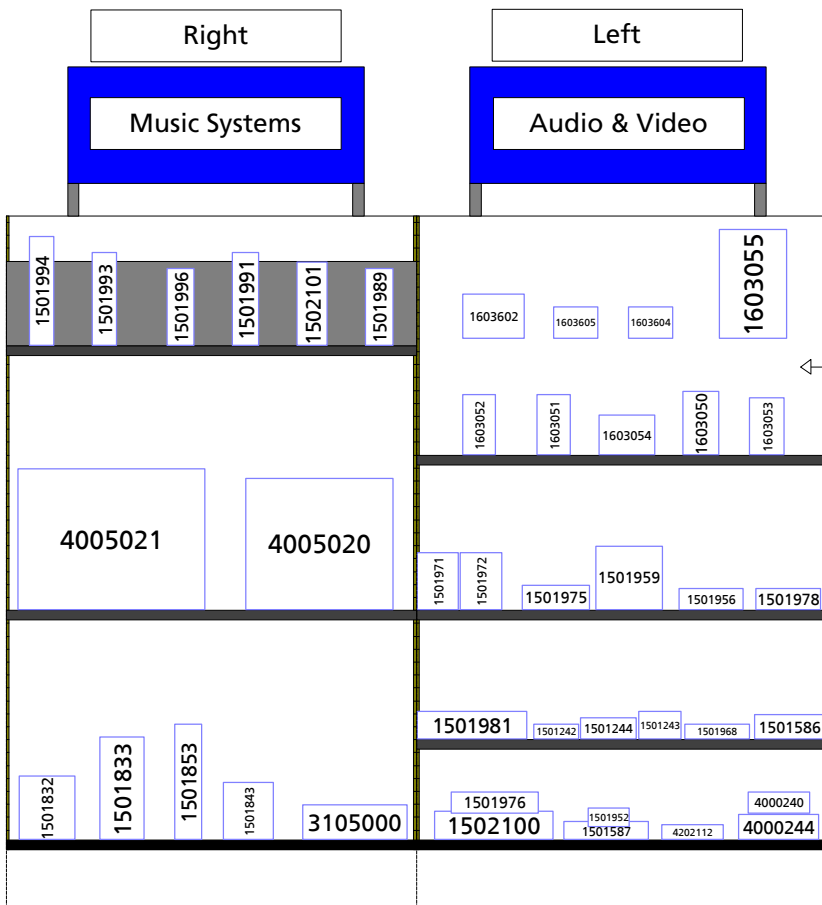

# RCA Floor Fixture B1

Revised: 10/10/2001

FaxBack #59268

Phone: (817) 415-0583

## RadioShack Store Display

Merchandise Planogram - 2 Dimensional View With Pictures

RCA Floor Fixture B1

Revised: 10/10/2001

FaxBack #59268

Phone: (817) 415-0583

Front

RadioShack Store Display

Merchandise Planogram - 2 Dimensional Front and Side View

## RadioShack Store Display

Merchandise Planogram - 2 Dimensional Front and Side View